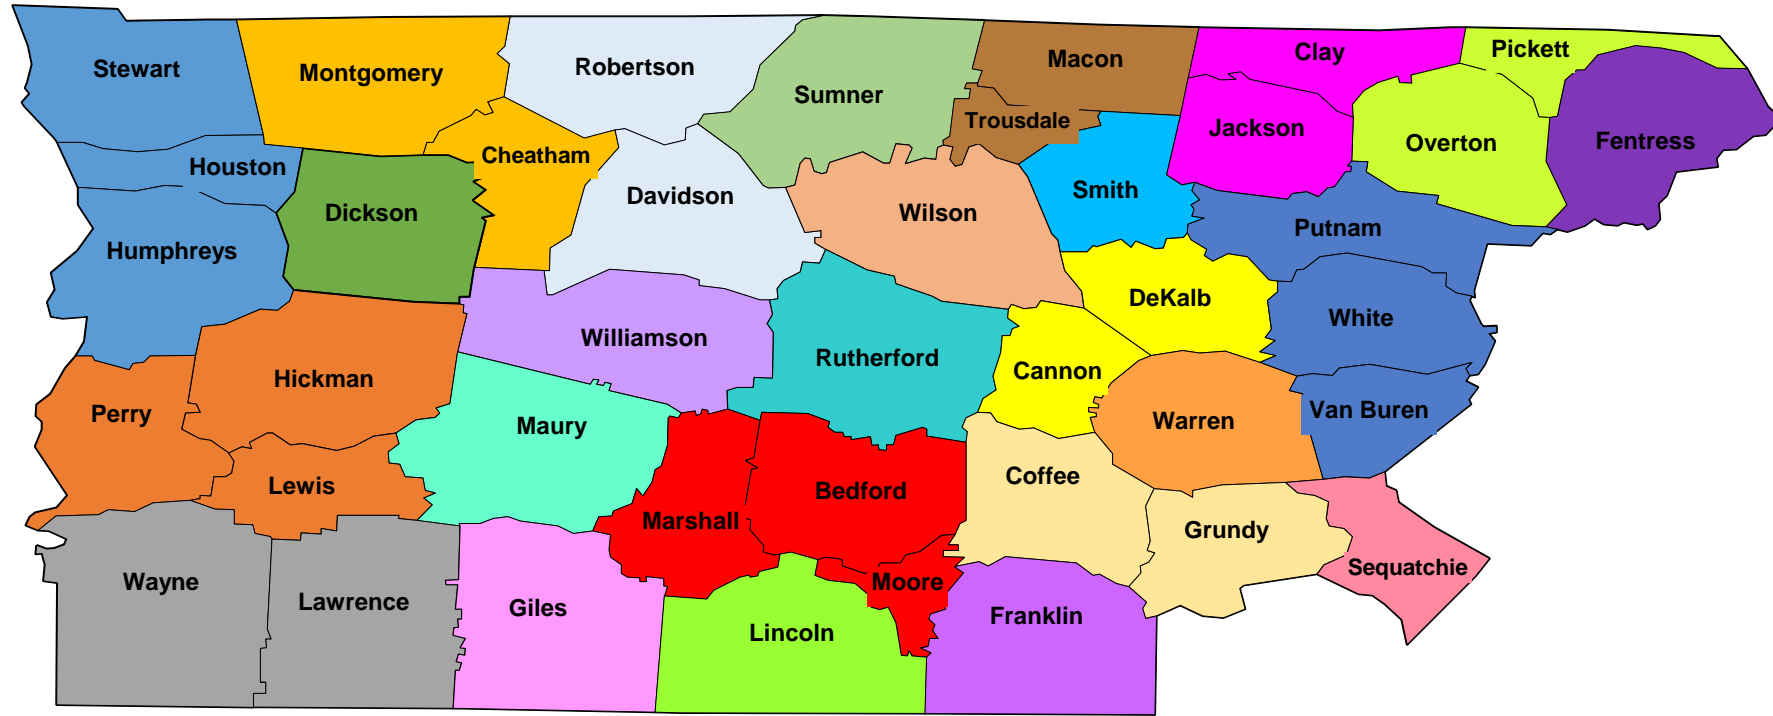

# Middle Tennessee FSA County Offices 2017

- |  |   |  |  |  |
|--|---|--|--|--|
|  620 Donelson Pkwy, Cherry Sq<br>Dover, TN 37058   |  5024 Highway 41 N<br>Springfield, TN 37172        |  820 Willian D Jones Blvd<br>Fayetteville, TN 37334     |  150 Albert Gallatin Avenue<br>Gallatin, TN 37066     |  757 S Grundy Quarles Hwy<br>Gainesboro, TN 38562   |
|  124 Progress Center Plz<br>Centerville, TN 37033 |  144 Southeast Pkwy Ste 210<br>Franklin, TN 37064 |  Federal Bldg, 200 S Jefferson<br>Winchester, TN 37398 |  664 Highway 52 Byp W<br>Lafayette, TN 37083         |  2530 Bradford Hicks Drive<br>Livingston, TN 38570 |
|  237 Waterloo Street<br>Lawrenceburg, TN 38464   |  811 Hatcher Lane<br>Columbia, TN 38401          |  1008 Eastend Road<br>Manchester, TN 37355            |  125 Gordonsville Highway<br>Carthage, TN 37030     |  452 Mark Twain Avenue E<br>Jamestown, TN 38556   |
|  2543 Madison Street<br>Clarksville, TN 37043    |  1024 Mill Street<br>Pulaski, TN 38478           |  315 John R Rice Blvd Lane<br>Murfreesboro, TN 37129  |  647 Bright Hill Road<br>Smithville, TN 37166       |  751 Millers Point Road<br>Sparta, TN 38583       |
|  305 Henslee Drive<br>Dickson, TN 37055          |  1171 Nashville Highway<br>Lewisburg, TN 37091   |  925 E Baddour Parkway<br>Lebanon, TN 37087           |  811 Faulkner Springs Road<br>McMinnville, TN 37110 |  3709 Main Street<br>Jasper, TN 37347             |